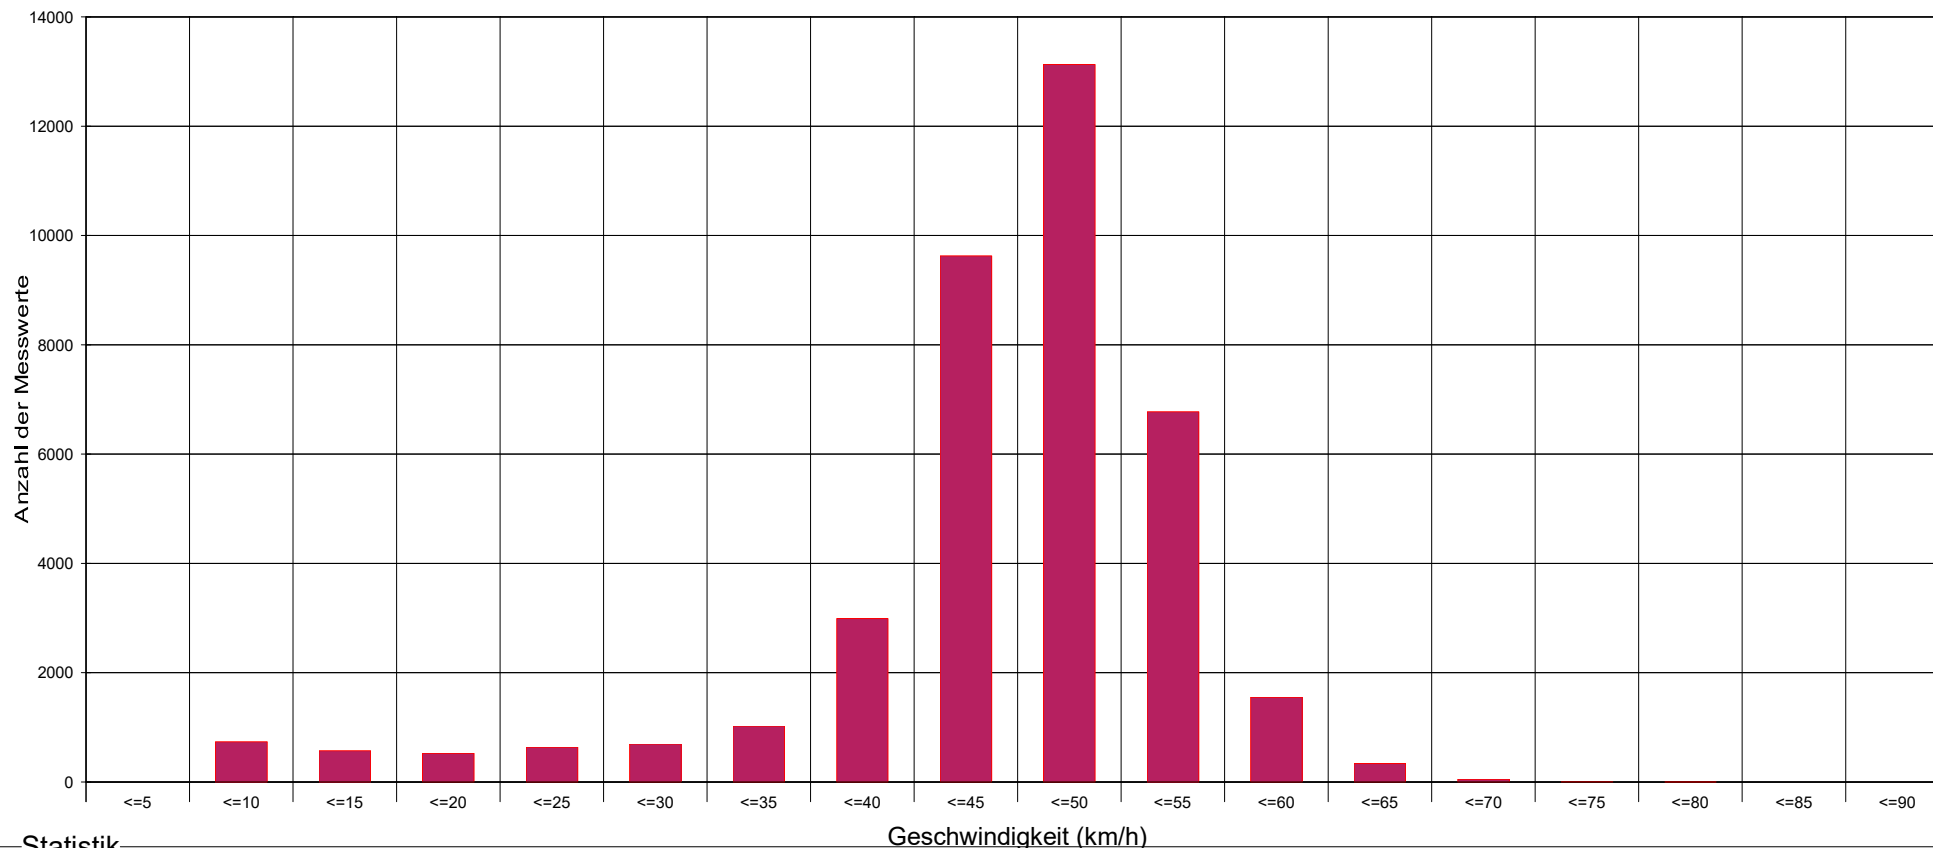

To see your own logo with your address here at this place:
 Design a graphic file and save it as "logo.wmf" (Windows Metafile)
 with the proportions 1:10 (width to length) in the program folder of this software

Unter Oberndorf Hauptstraße Höhe Hnr. 26, Fahrten von Eichgraben Richtung Maria Anzbach, 50 km/h Beschränkung

Statistik

Zeitraum: Freitag, 22. Oktober 2021, 11:14 Uhr bis Donnerstag, 11. November 2021, 17:20 Uhr